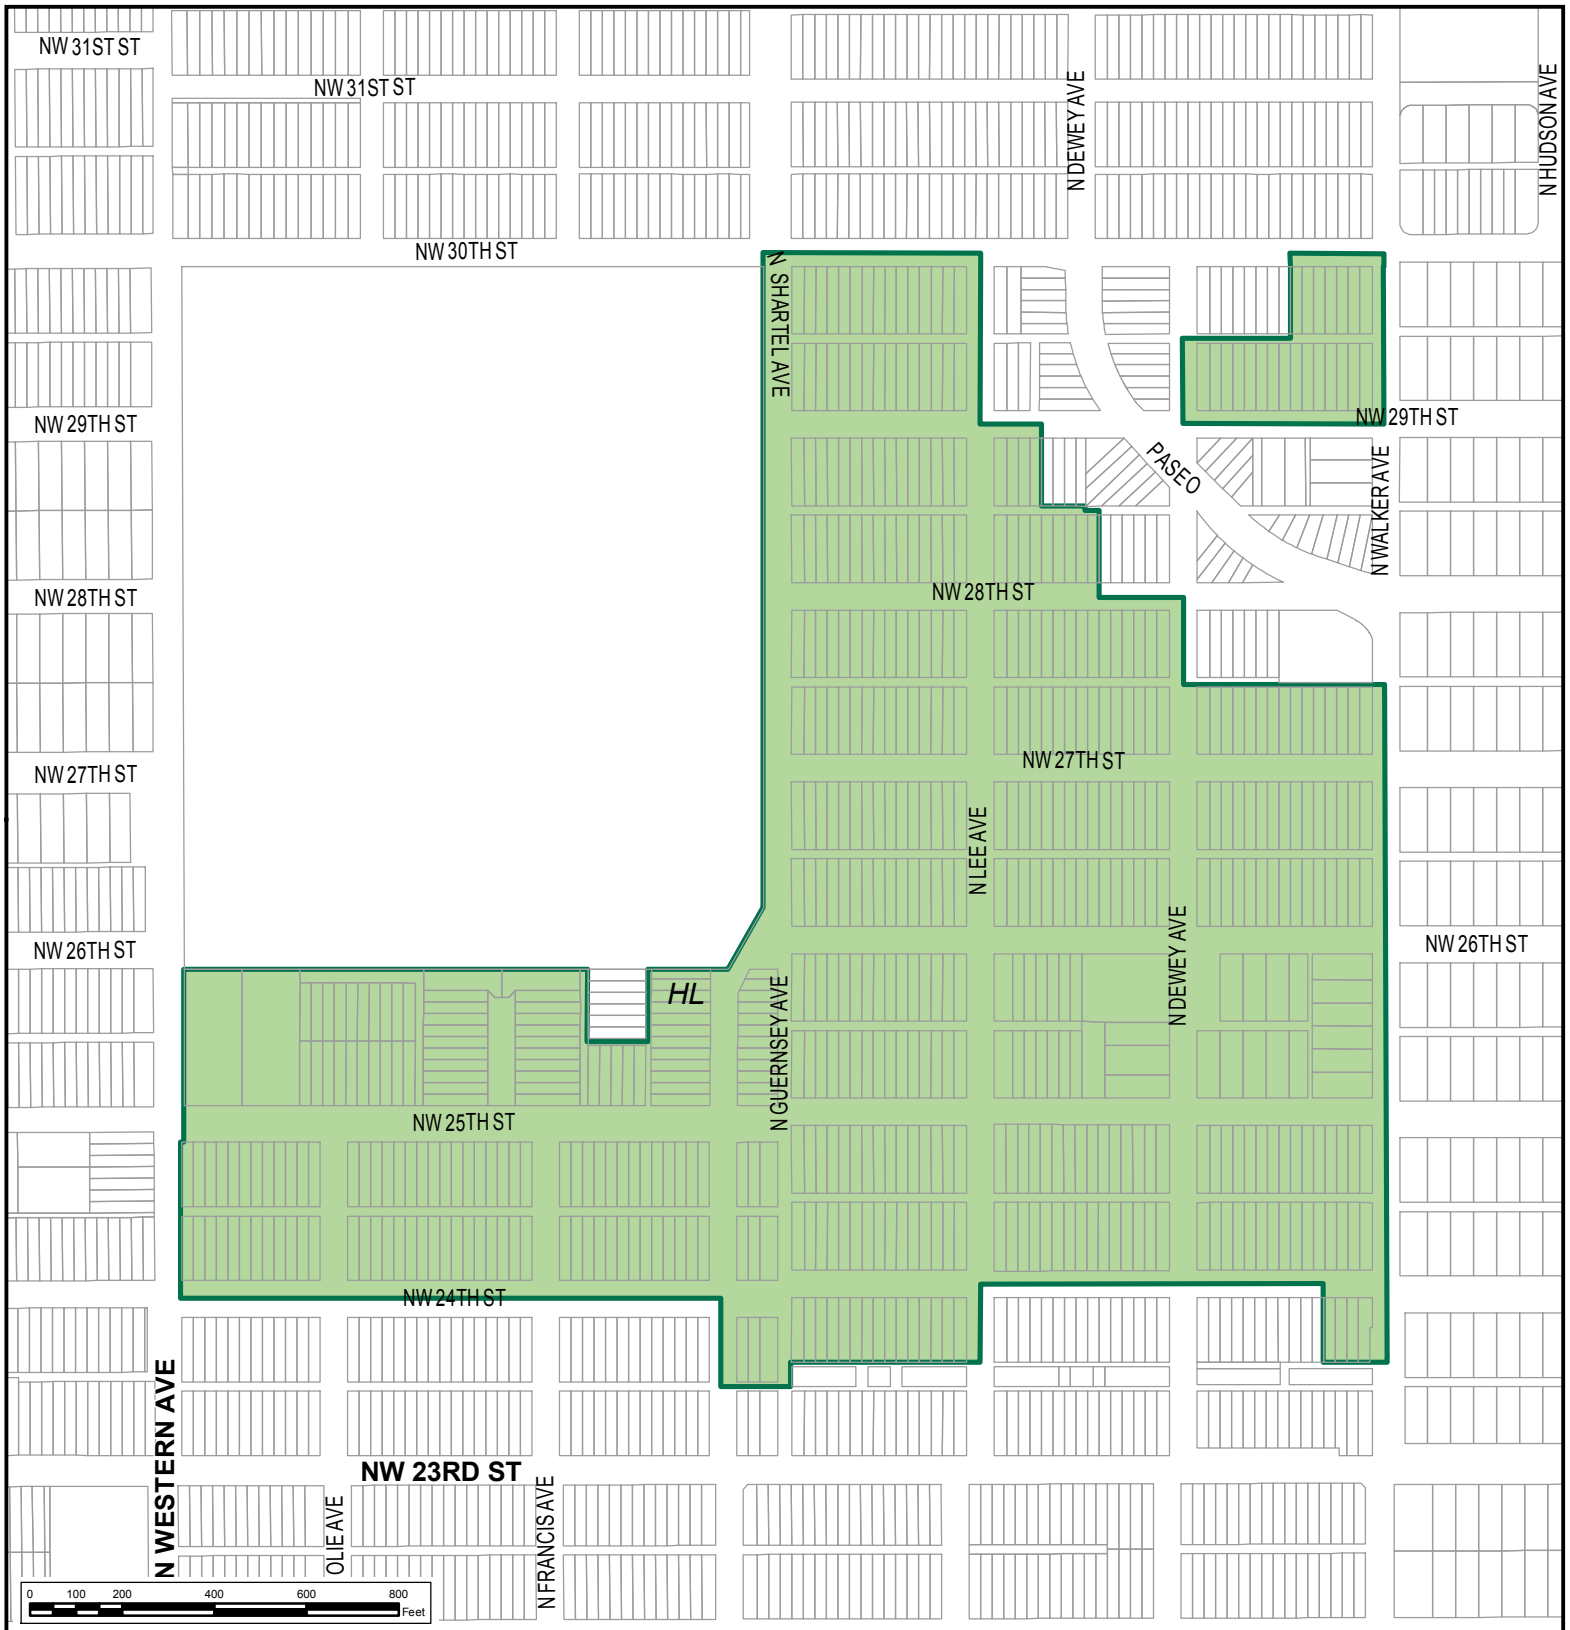

# Paseo Historic Landmark Overlay Zoning District

The City of  
**OKLAHOMA CITY**  
PLANNING DEPARTMENT

Prepared: 3/17/10