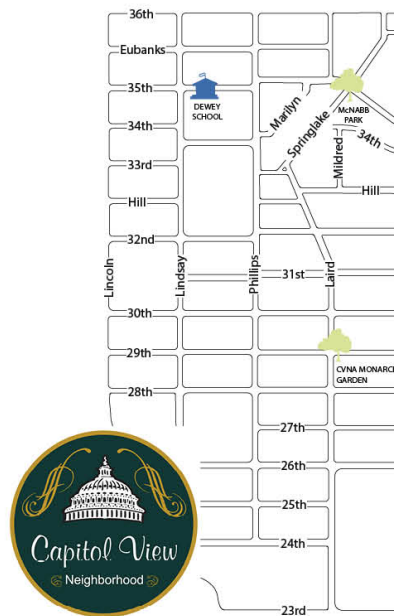

CURRENT SNI NEIGHBORHOOD BOUNDARIES

Capitol Hill

Capitol View

Facebook: Capitol View Neighborhood Association

Metro Park

Instagram: @MetroParkOKC
Facebook: Metro Park Neighborhood Association