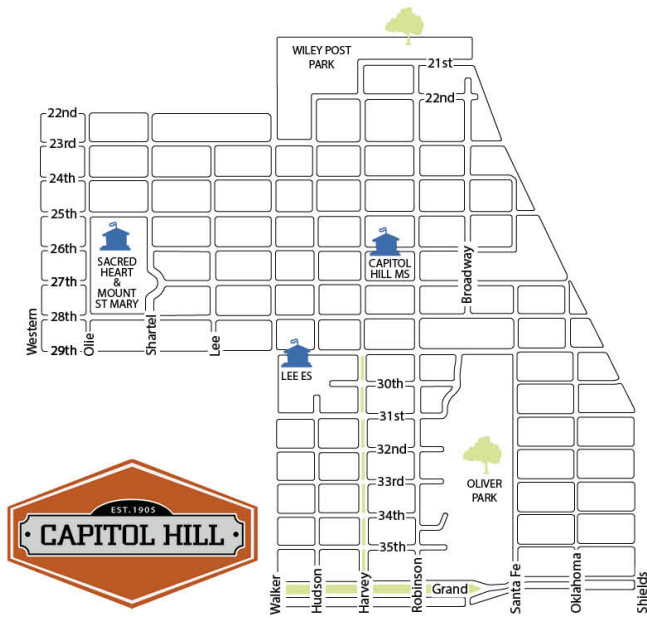

CURRENT SNI NEIGHBORHOOD BOUNDARIES

Capitol Hill

Capitol View

Facebook: Capitol View Neighborhood Association

Metro Park

Instagram: @MetroParkOKC
Facebook: Metro Park Neighborhood Association