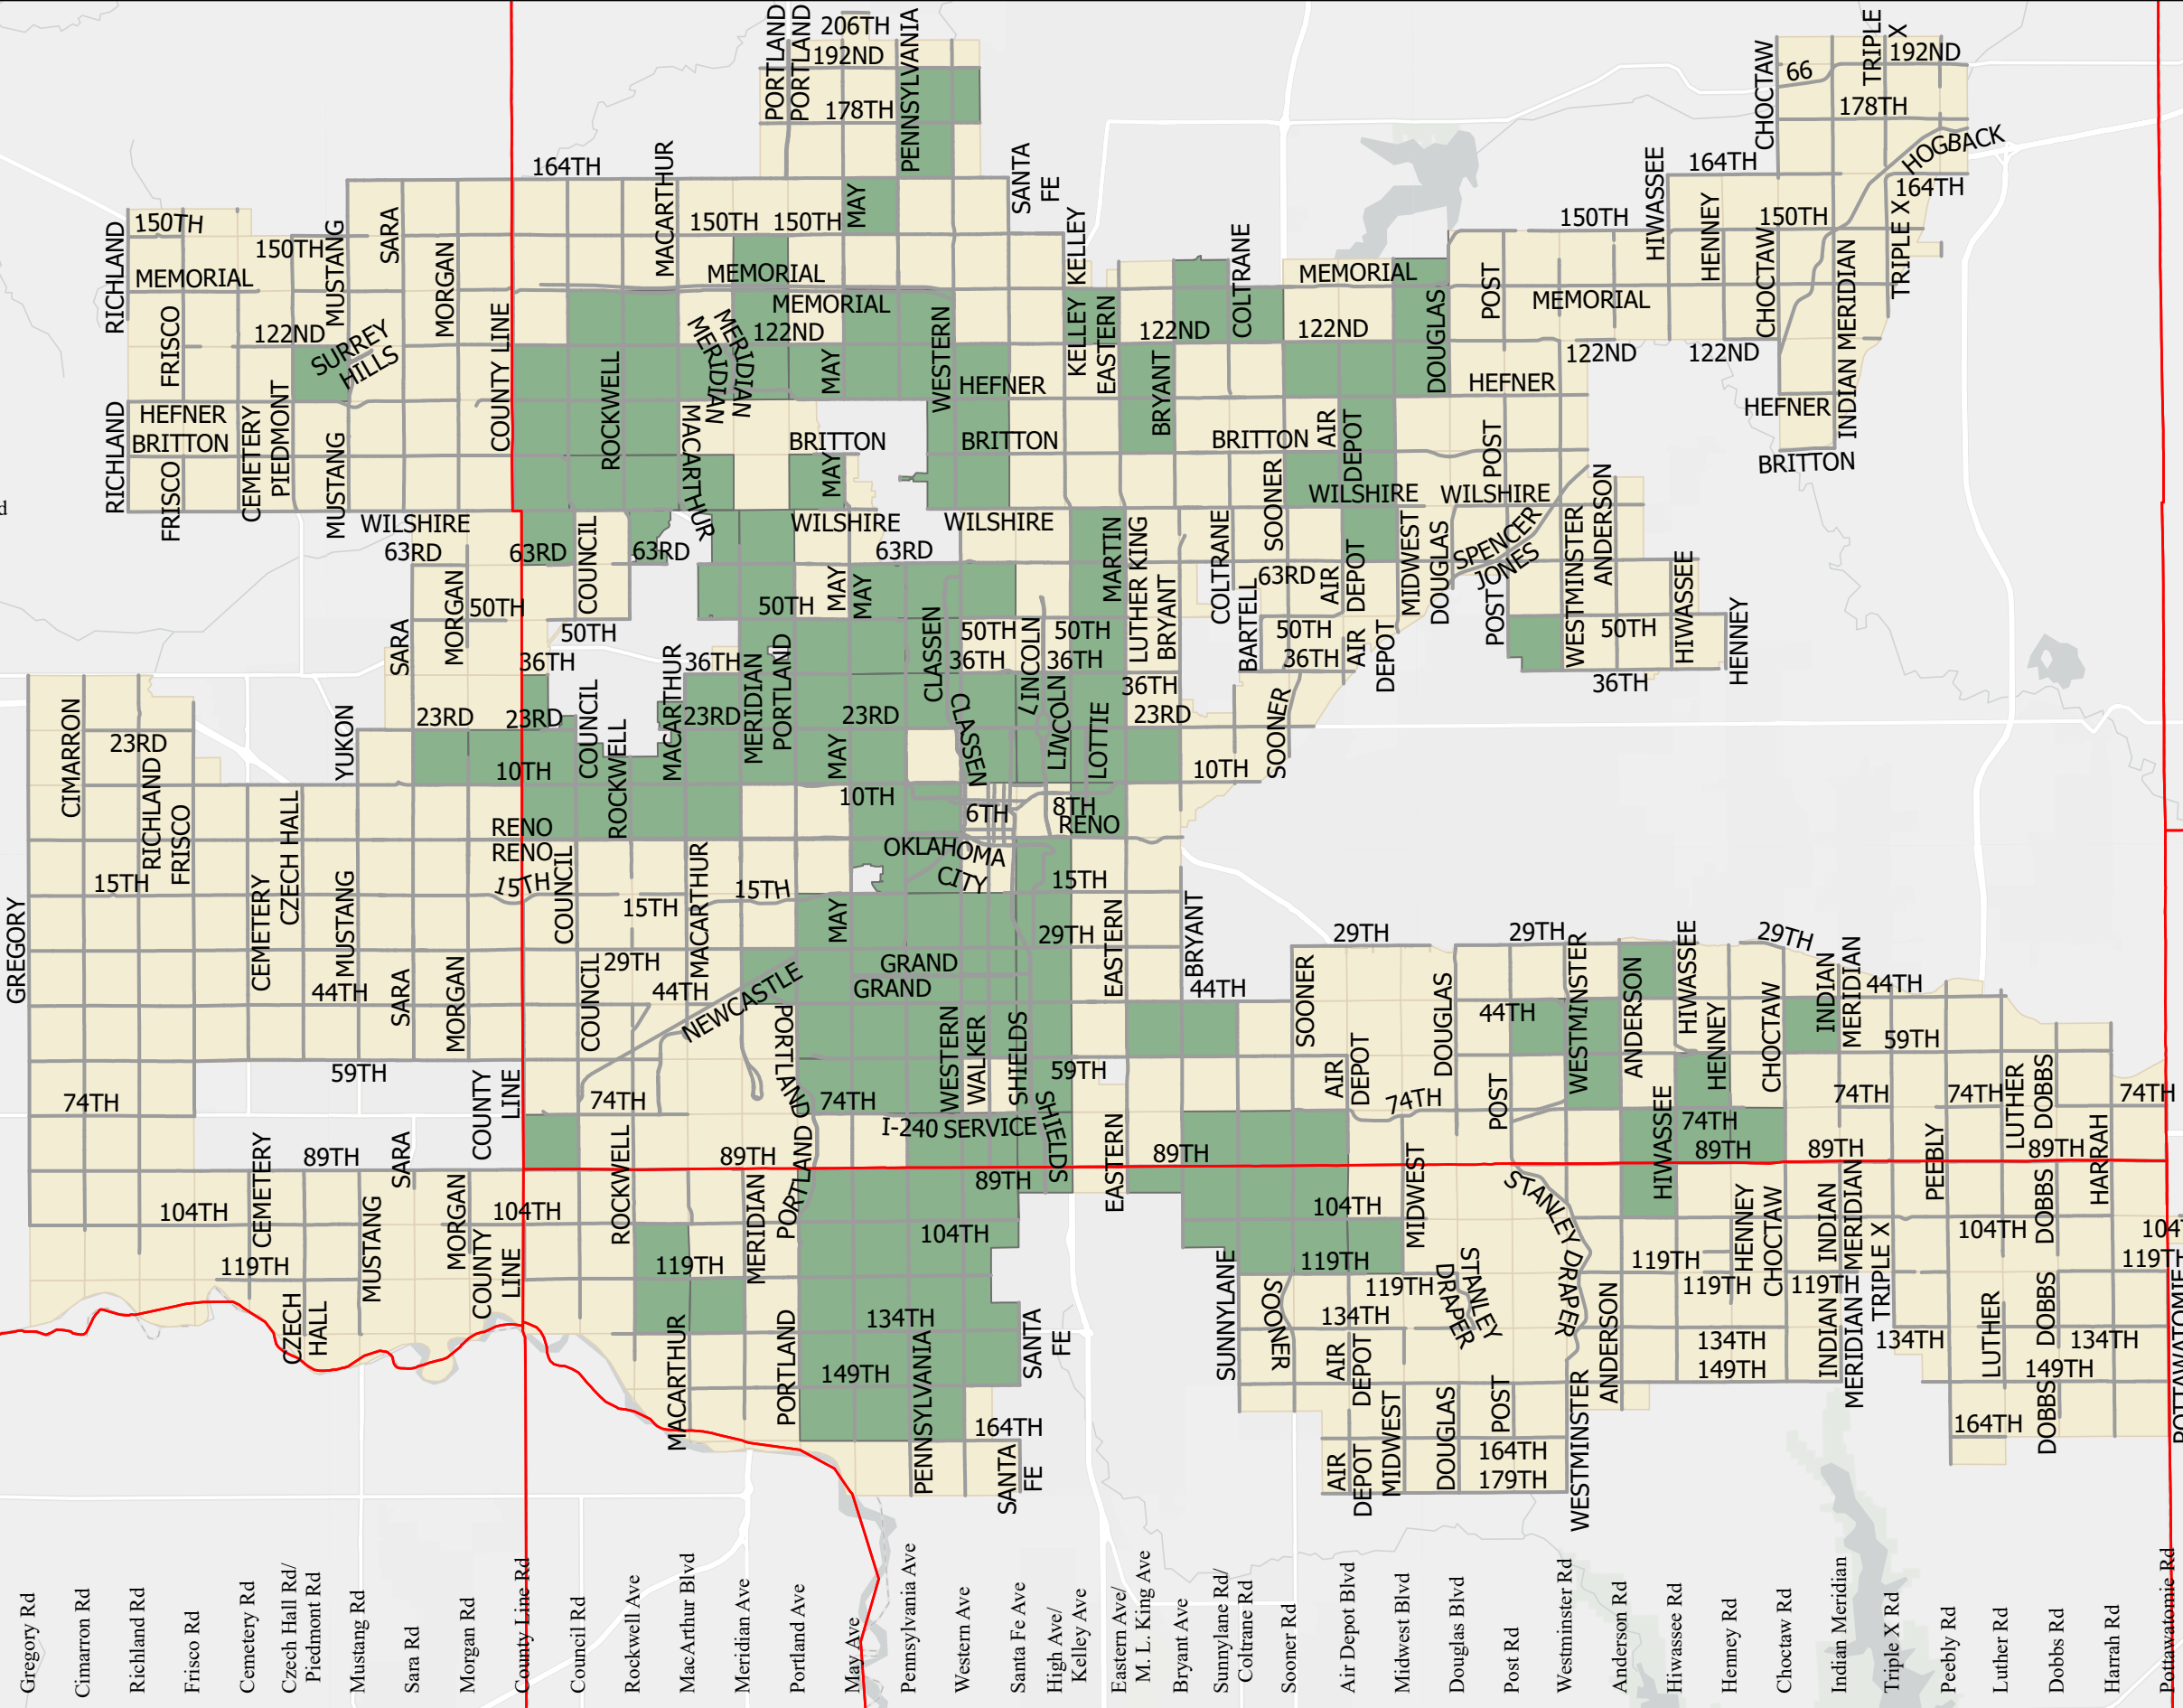

N. 192nd St
 N. 178th St
 N. 164th St
 N. 150th St
 Memorial Rd
 N. 122nd St
 Hefner Rd
 Britton Rd
 Wilshire Blvd
 N. 63rd St
 N. 50th St
 N. 36th St
 N. 23rd St
 N. 10th St
 Reno Ave
 S. 15th St
 S. 29th St
 S. 44th St
 S. 59th St
 S. 74th St
 S. 89th St
 S. 104th St
 S. 119th St
 S. 134th St
 S. 149th St
 S. 164th St
 S. 179th St

Gregory Rd
 Cimarron Rd
 Richland Rd
 Frisco Rd
 Cemetery Rd
 Czech Hall Rd/
 Piedmont Rd
 Mustang Rd
 Sara Rd
 Morgan Rd
 County Line Rd
 Council Rd
 Rockwell Ave
 MacArthur Blvd
 Meridian Ave
 Portland Ave
 May Ave
 Pennsylvania Ave
 Western Ave
 Santa Fe Ave
 High Ave/
 Kelley Ave
 Eastern Ave/
 M. L. King Ave
 Bryant Ave
 Sunnyside Rd/
 Coltrane Rd
 Sooner Rd
 Air Depot Blvd
 Midwest Blvd
 Douglas Blvd
 Post Rd
 Westminster Rd
 Anderson Rd
 Hiwassee Rd
 Henney Rd
 Choctaw Rd
 Indian Meridian
 Triple X Rd
 Peebly Rd
 Luther Rd
 Dobbs Rd
 Harrah Rd
 Pottawatomie Rd
 Fishmarket Rd

Early setout allowed & no excess bulky waste fees for storm debris

No change

Counties