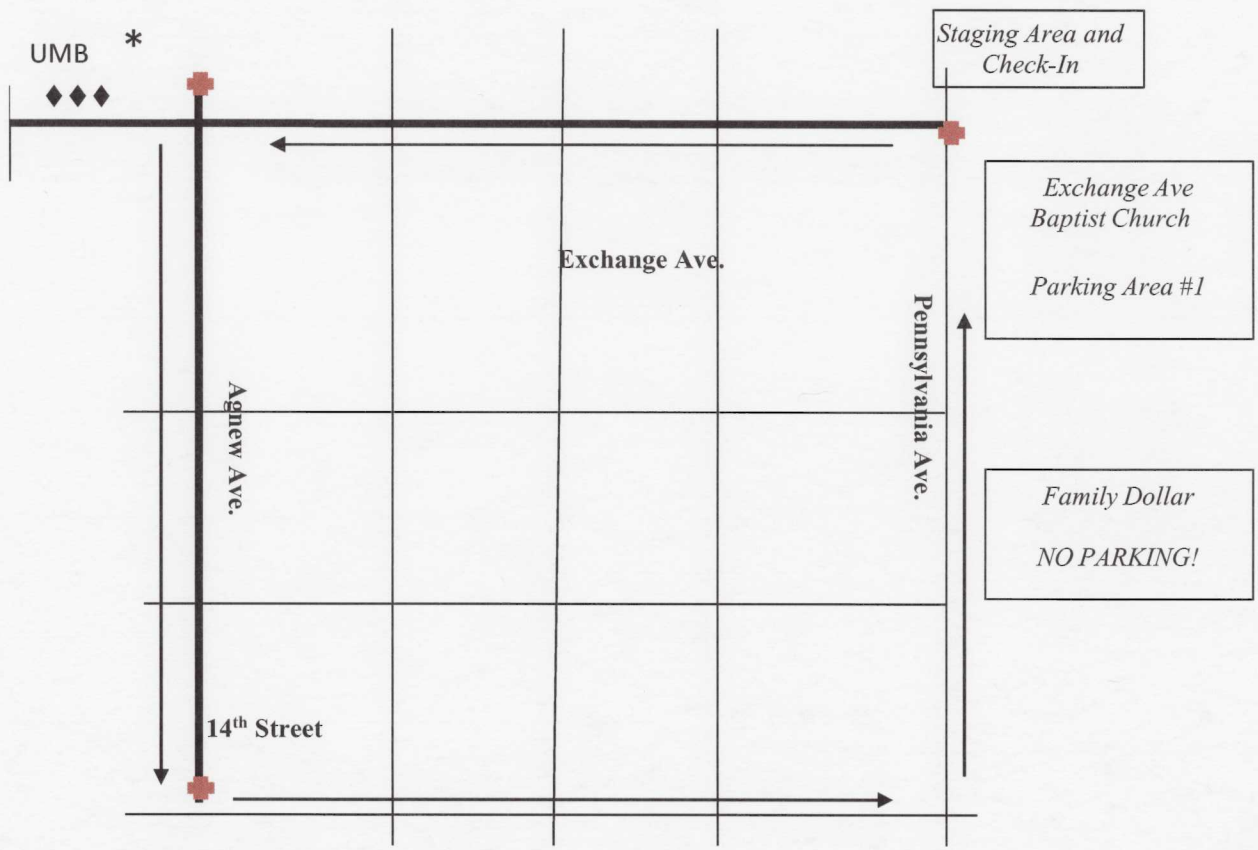

Exchange Landing
(1503 Exchange)
Over-flow parking

**Stockyards City
Cowboy Christmas Parade Route
Exhibit A: Event Site Plan**

- Parade Route
- Road Blocks
- ◆ Portable Restrooms
- * Electrical Outlet

Exchange Landing
(1503 Exchange)
Over-flow parking

Stockyards City Cowboy Christmas Parade Route Exhibit B: Traffic Control Plan

- Parade Route
- Road Blocks
- ◆ Portable Restrooms
- * Electrical Outlet