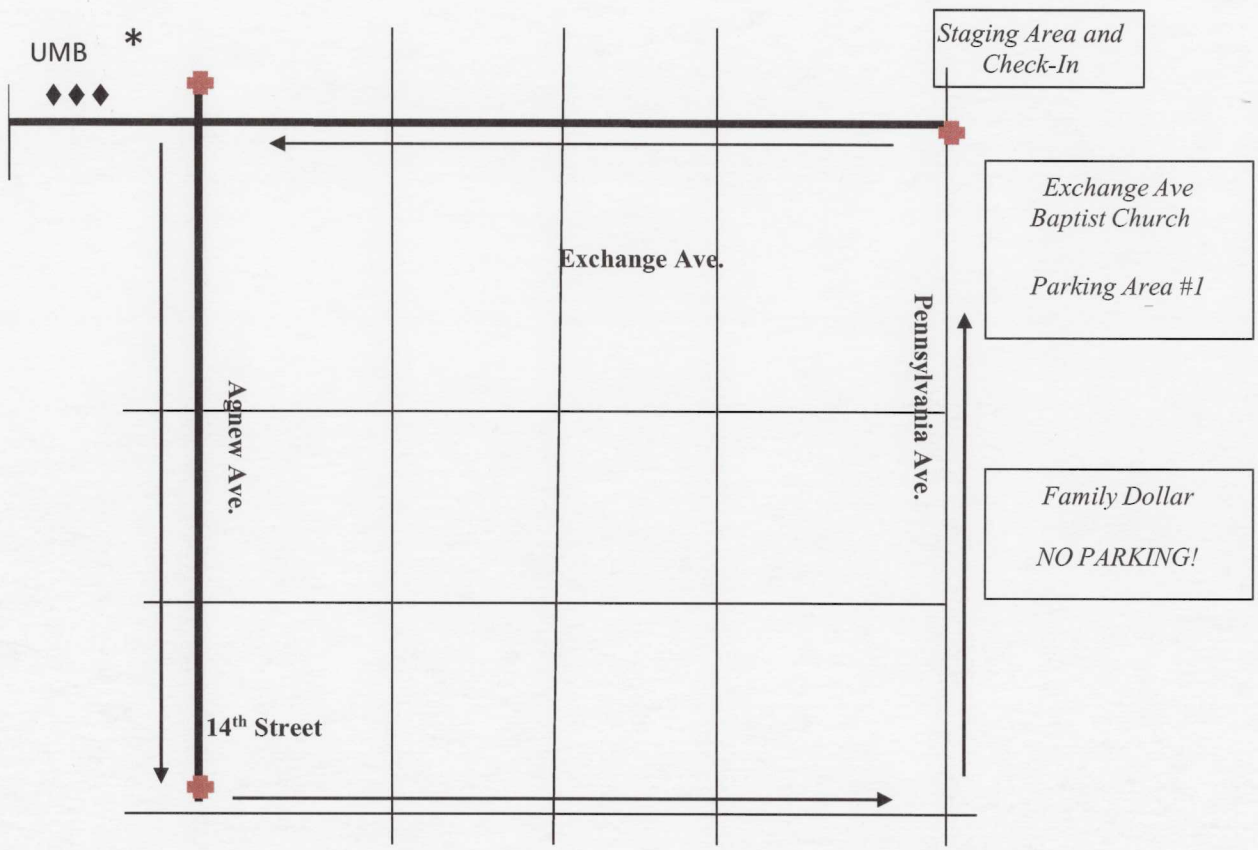

Exchange Landing
(1503 Exchange)
Over-flow parking

**Stockyards City
Cowboy Christmas Parade Route
Exhibit A: Event Site Plan**

- Parade Route
- Road Blocks
- ◆ Portable Restrooms
- * Electrical Outlet

Exchange Landing
(1503 Exchange)
Over-flow parking

Stockyards City Cowboy Christmas Parade Route Exhibit B: Traffic Control Plan

- Parade Route
- Road Blocks
- ◆ Portable Restrooms
- * Electrical Outlet