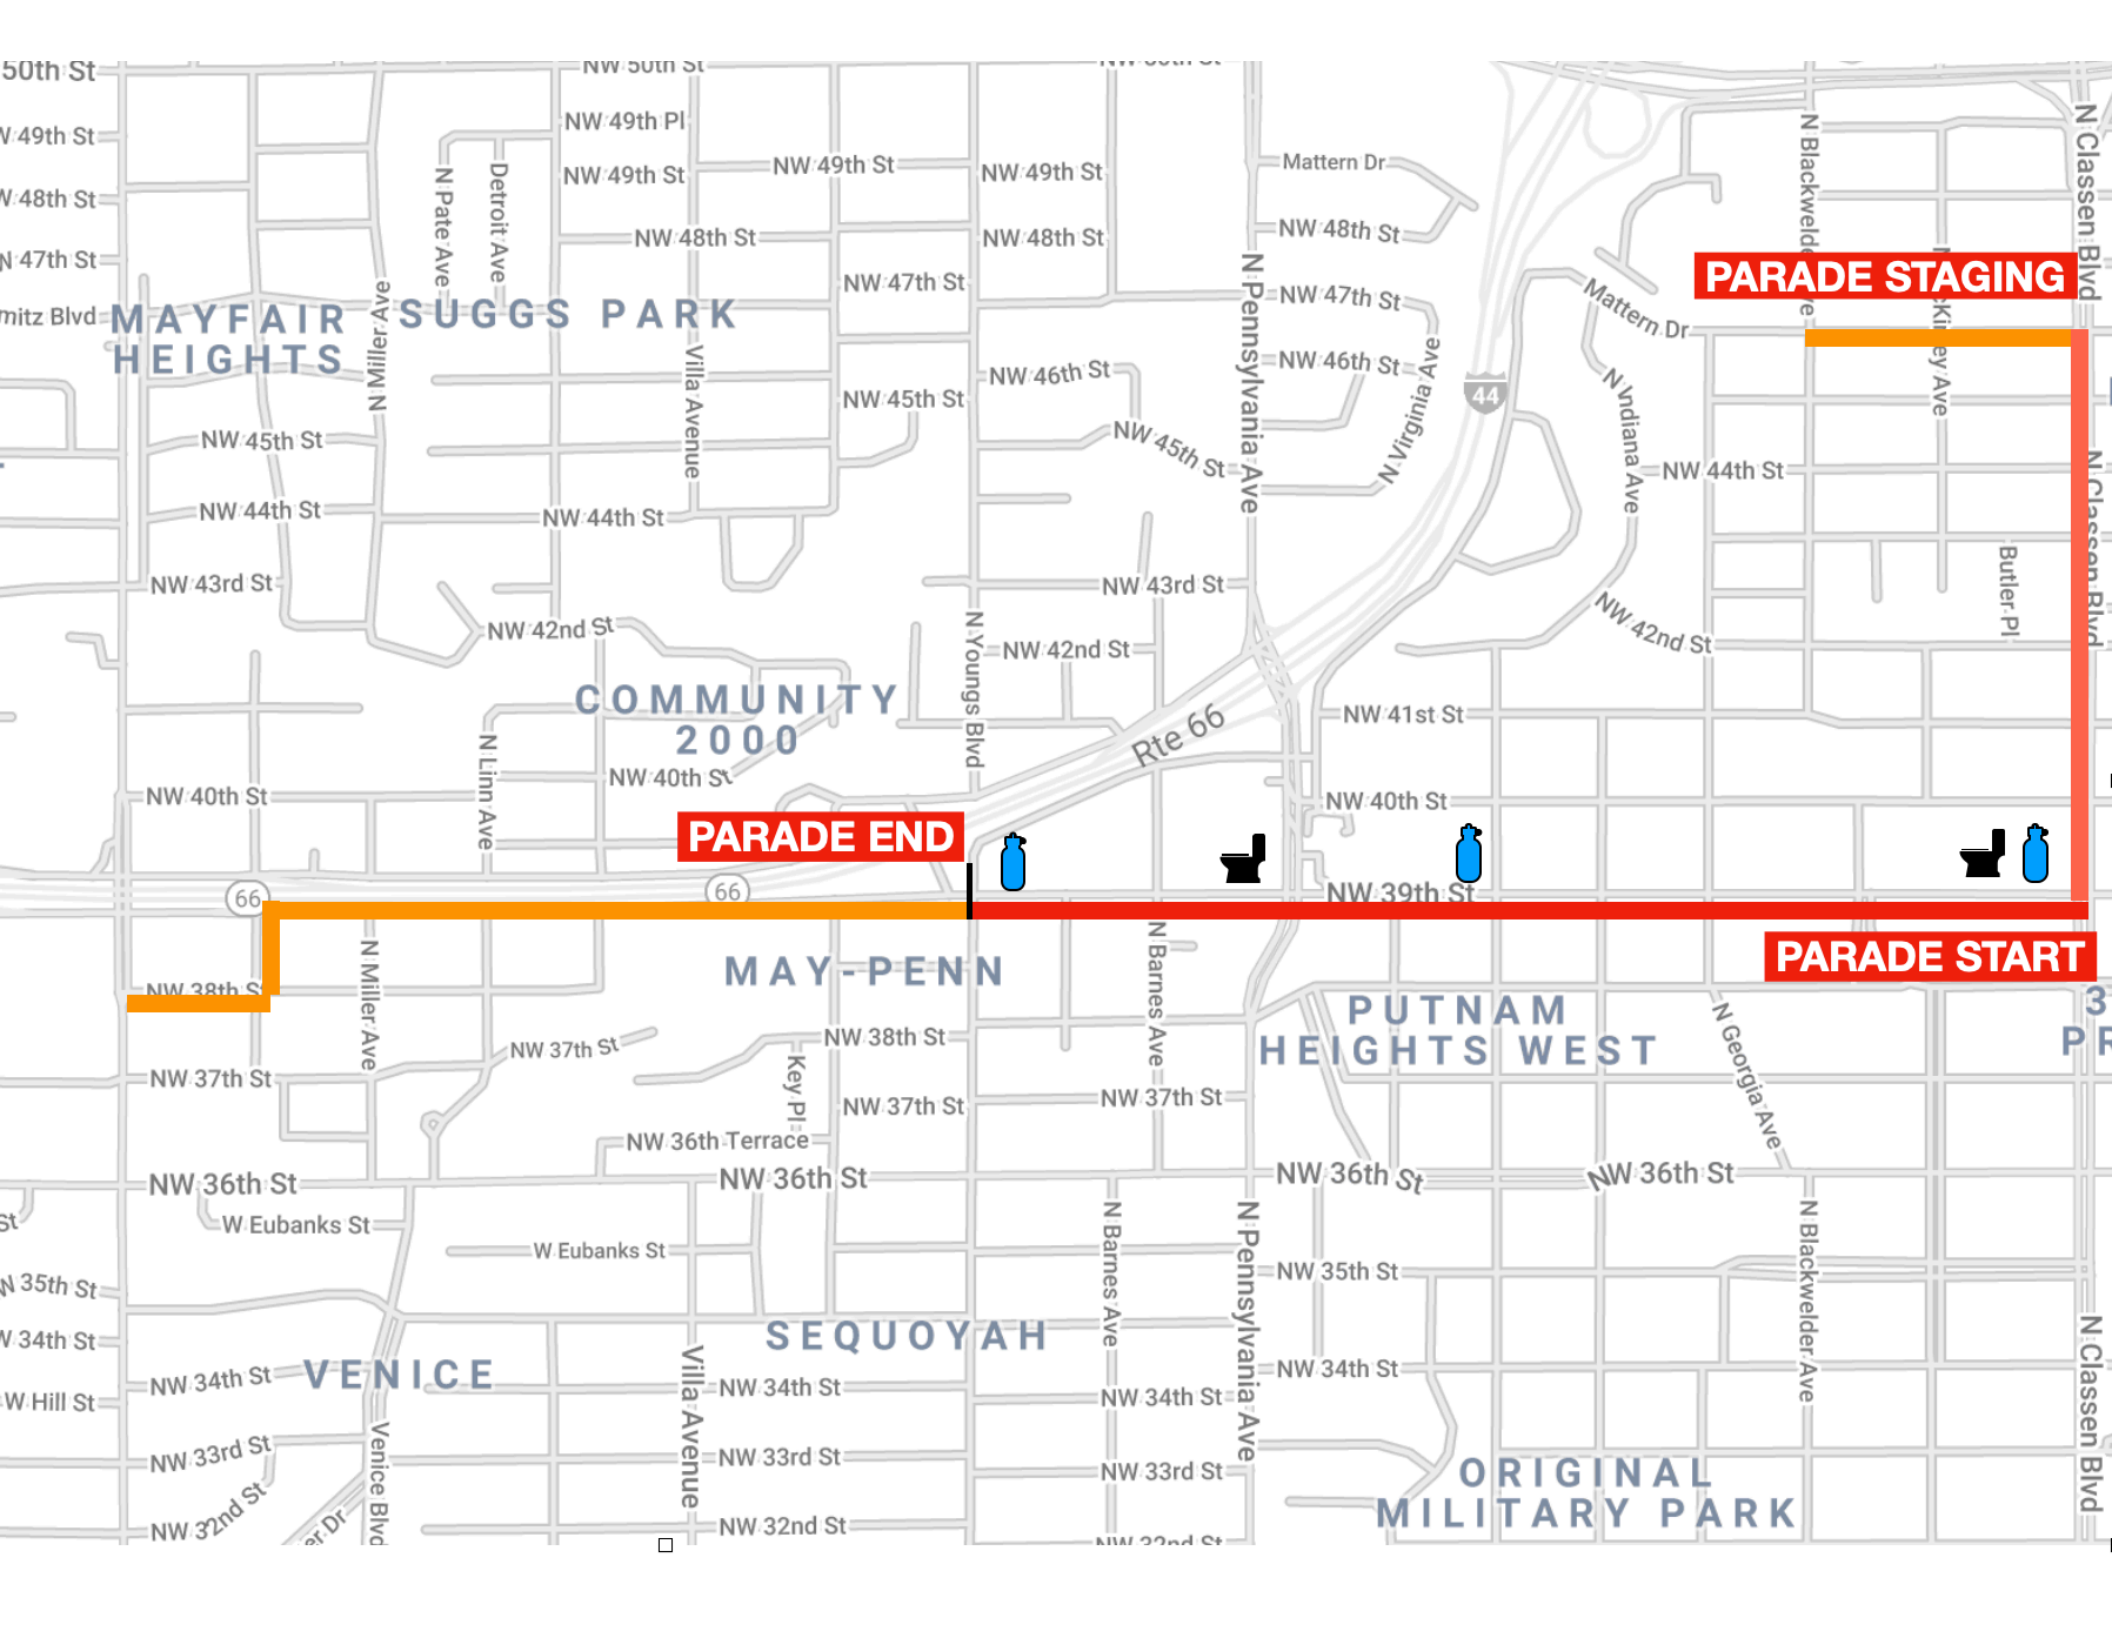

	Main Stage		Bathrooms
	Drink Sales		Shade Tents
	All Ages Booths		18+ Booths
	HIV Testing		Barricade Street Closure
			Family Zone
			Shuttle Stop

SHEPARD MALL
SHUTTLE PICK UP

CROWN HEIGHTS
SHUTTLE PICK UP

PARADE STAGING

PARADE END

PARADE START