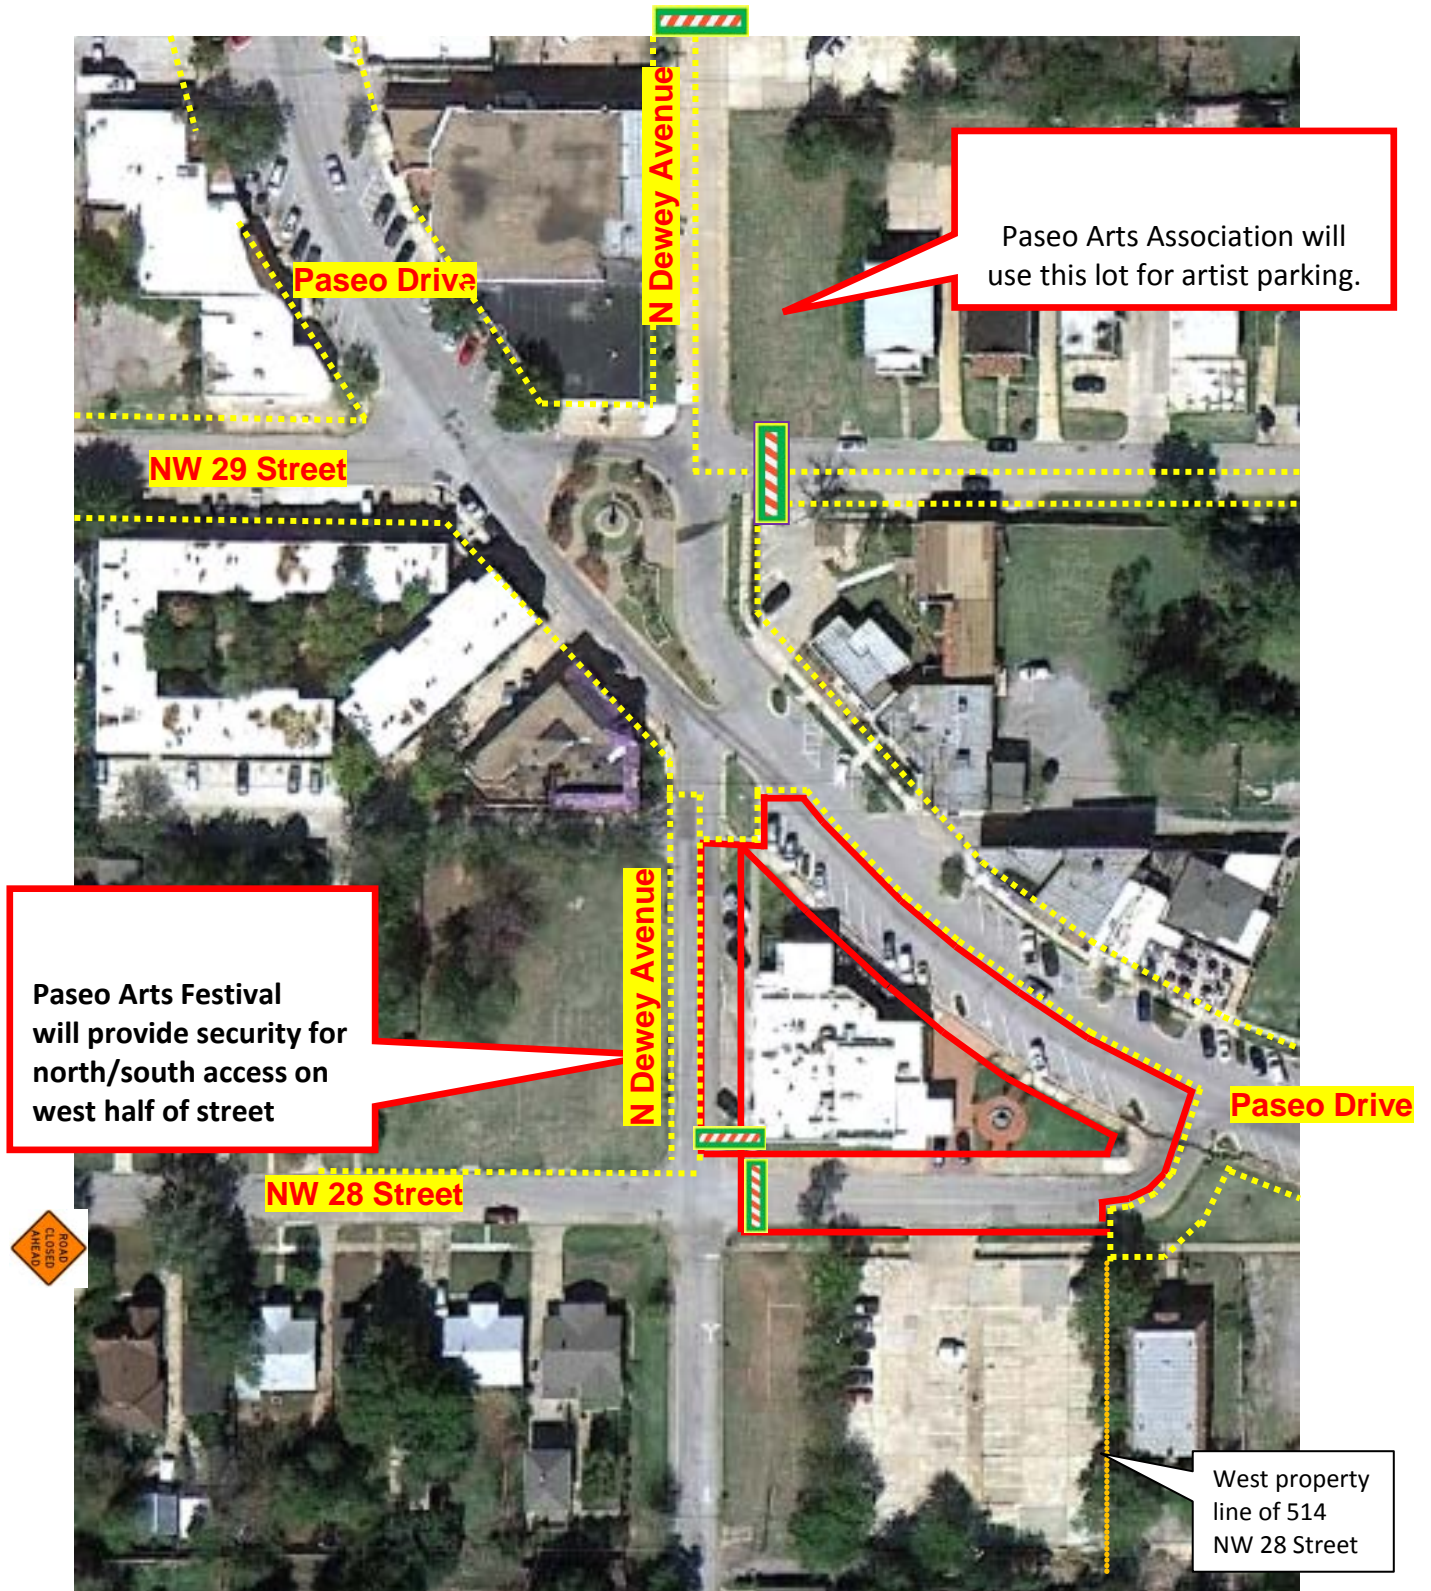

Exhibit B Event Traffic Control Plan

Event Site Legend

-  Limits of street rights-of-way reserved for Event with exceptions and exclusions as noted
-  Boundary Limits of street rights-of-way reserved for Paseo Arts Festival
-  Event road closure points (Type III Barricades)
(Locations generally as illustrated)
-  Event advance road closure warning signs
(Locations generally as illustrated)