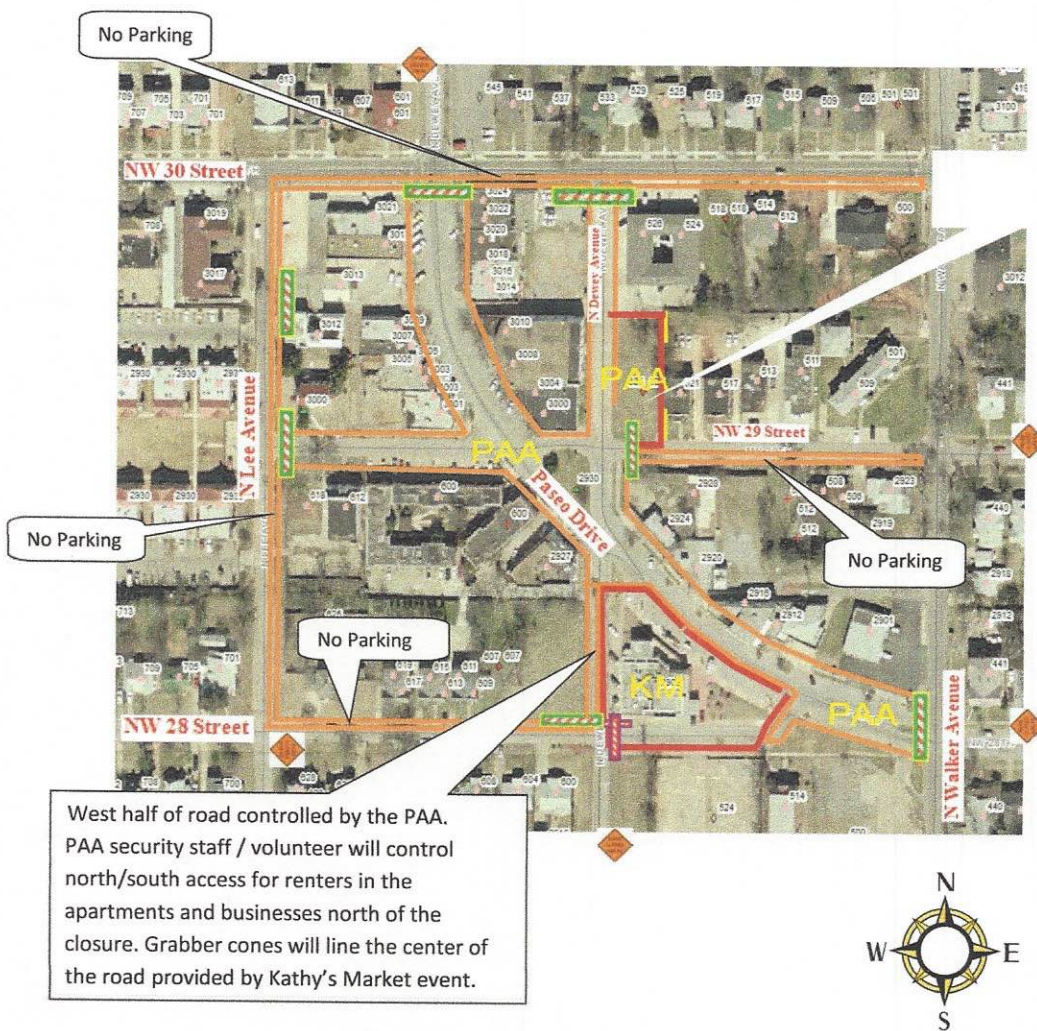

Exhibits A and B

Event Site Plan and Event Traffic Control Plan

Event Map Legend

- Limits of street rights-of-way reserved for Paseo Arts Association, Inc. (PAA) event with exceptions and exclusions as noted
- Paseo Arts Festival** event areas and road closure points (Type III Barricades) (Locations generally as illustrated)
- Paseo Arts Festival** event advance road closure warning signs (Locations generally as illustrated)
- Limits of street rights-of-way reserved for Kathy's Market (KM)
- Kathy's Market** event areas and road closure points (Type III Barricades) (Locations generally as illustrated)