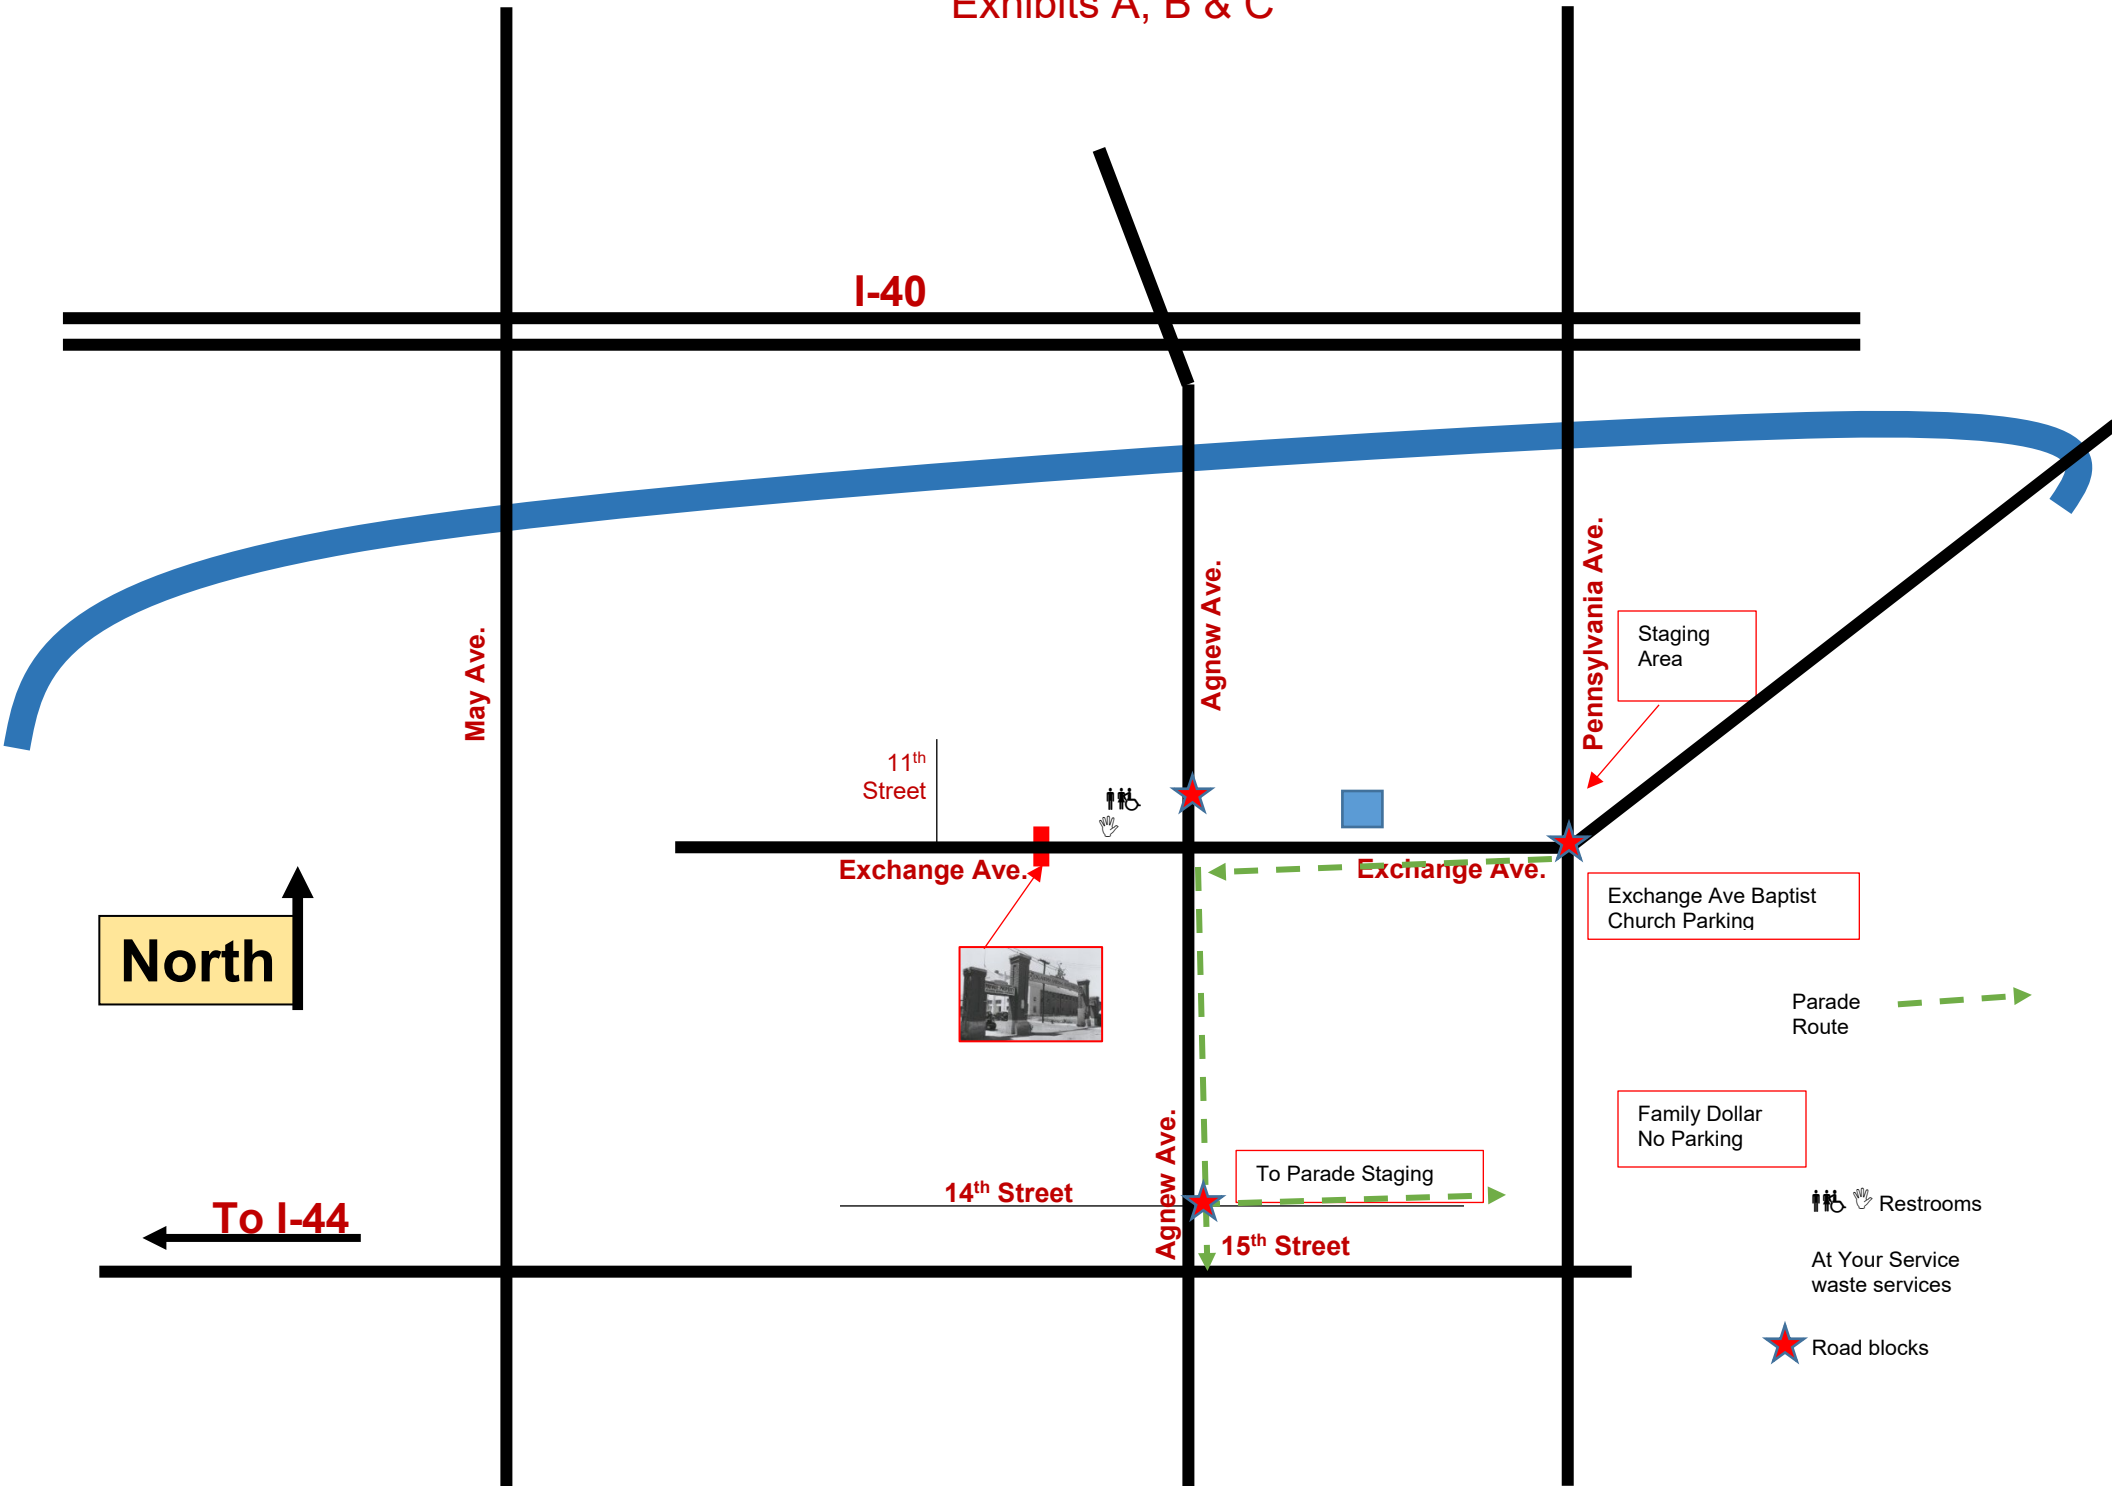

Exhibits A, B & C

I-40

May Ave.

Agnew Ave.

Pennsylvania Ave.

11th Street

Exchange Ave.

Exchange Ave.

Exchange Ave Baptist Church Parking

Family Dollar No Parking

Parade Route

To Parade Staging

14th Street

Agnew Ave.

15th Street

North

## Stockyards City St. Patrick's Day Parade Route

Exchange Landing  
(1503 Exchange)  
Over-flow parking

Staging Area and  
Check-In

Exchange Ave  
Baptist Church  
Parking Area #1

Family Dollar  
NO PARKING!

■ Parade Route

■ Road Blocks

● Electrical Outlet