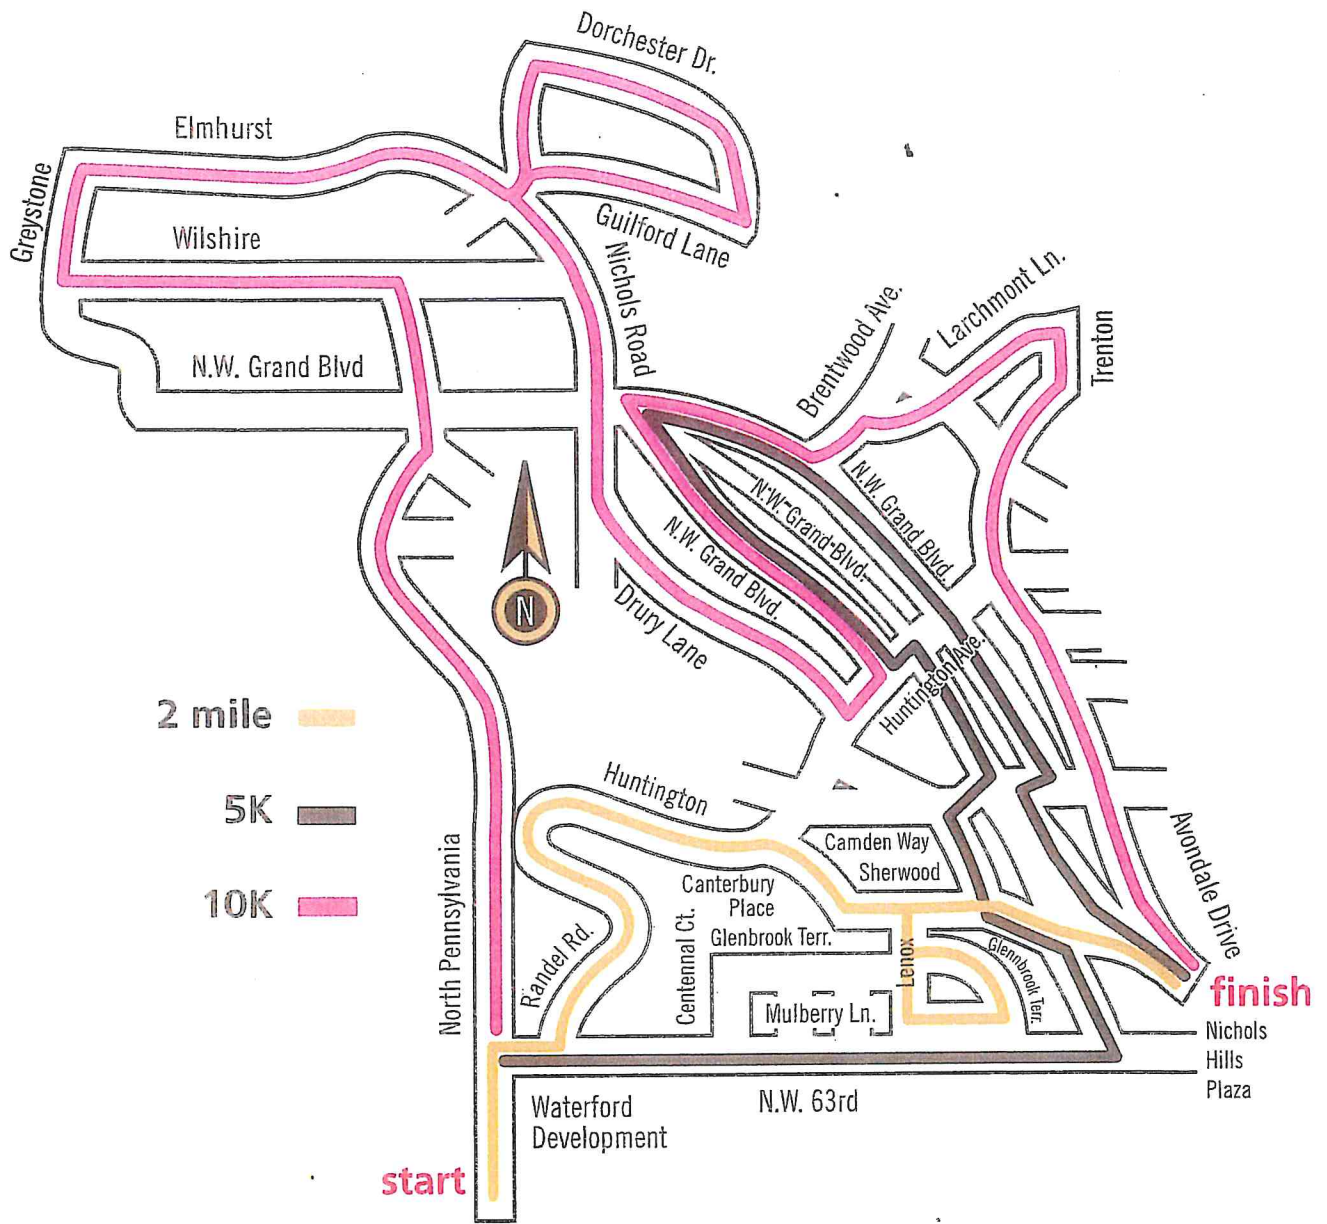

"Exhibit A"

Redbud Classic Runs Course Map

Sunday, April 7, 2019

run/walk events