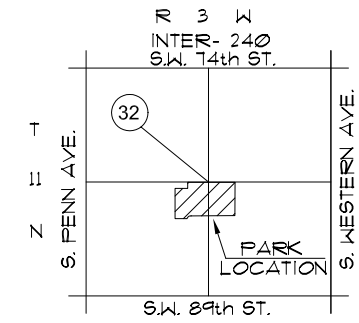

STATISTICS

ACRES: 34.6

PARKING SPACES: N/A

FACILITIES:

- * FLOOD CONTROL AREA
- * PRACTICE SOCCER FIELDS - NO LIGHTS

STRAKA DETENTION POND

SW 81st & WESTERN - WARD 5

City of Oklahoma City
Parks and Recreation Department
JUNE 1998