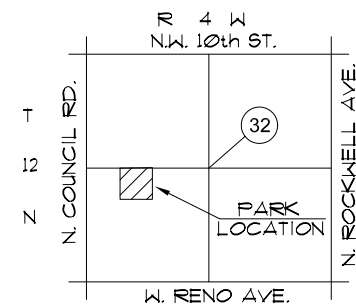

STATISTICS

- ACRES: 9.1
- PARKING SPACES: 28 SPACES - ASPHALT
- FACILITIES:
 - * COMMUNITY CENTER/JUNIOR GYM
 - * PLAYGROUND EQUIPMENT - 1998
 - * SWINGS - 1999
 - * (2) BASEBALL FIELDS
 - * (2) YOUTH SOCCER
 - * (1) PICNIC AREA

NOTES:

1. PARK BOUNDARY IS APPROXIMATE LOCATION ONLY.
2. LOCATION OF IMPROVEMENTS IS CONCEPTUAL. VERIFY LOCATION IN FIELD.

MELROSE PARK

7800 MELROSE LANE - WARD 3

City of Oklahoma City
Parks and Recreation Department
JUNE 1998 / MAY 2002