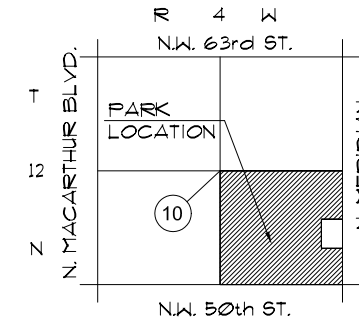

STATISTICS

ACRES: APPROX. 151 ACRES

PARKING SPACES: 89

FACILITIES:

- * PLAYGROUND
- * (6) BASEBALL FIELDS (PUTNAM CITY OPTIMIST) - LIGHTED
- * (2) BASEBALL FIELDS (NORTHWEST OPTIMIST) - LIGHTED
- * (6) SOCCER FIELDS (NORTHWEST OPTIMIST) - LIGHTED
- * LAKE (FISHING) - 19.3 ACRES
- * DISC GOLF
- * PICNIC SHELTER
- * WALKING/JOGGING/BIKING
UNPAVED 2.1 MI. TRAIL AROUND PERIMETER

NOTES:

1. PARK BOUNDARY IS APPROXIMATE LOCATION ONLY.
2. LOCATION OF IMPROVEMENTS IS CONCEPTUAL. VERIFY LOCATION IN FIELD.

DOLESE YOUTH PARK

NW 50th & MERIDIAN - Ward 1- DEED RESTRICTION

City of Oklahoma City
Parks and Recreation Department
APRIL 1998 / OCT 2000